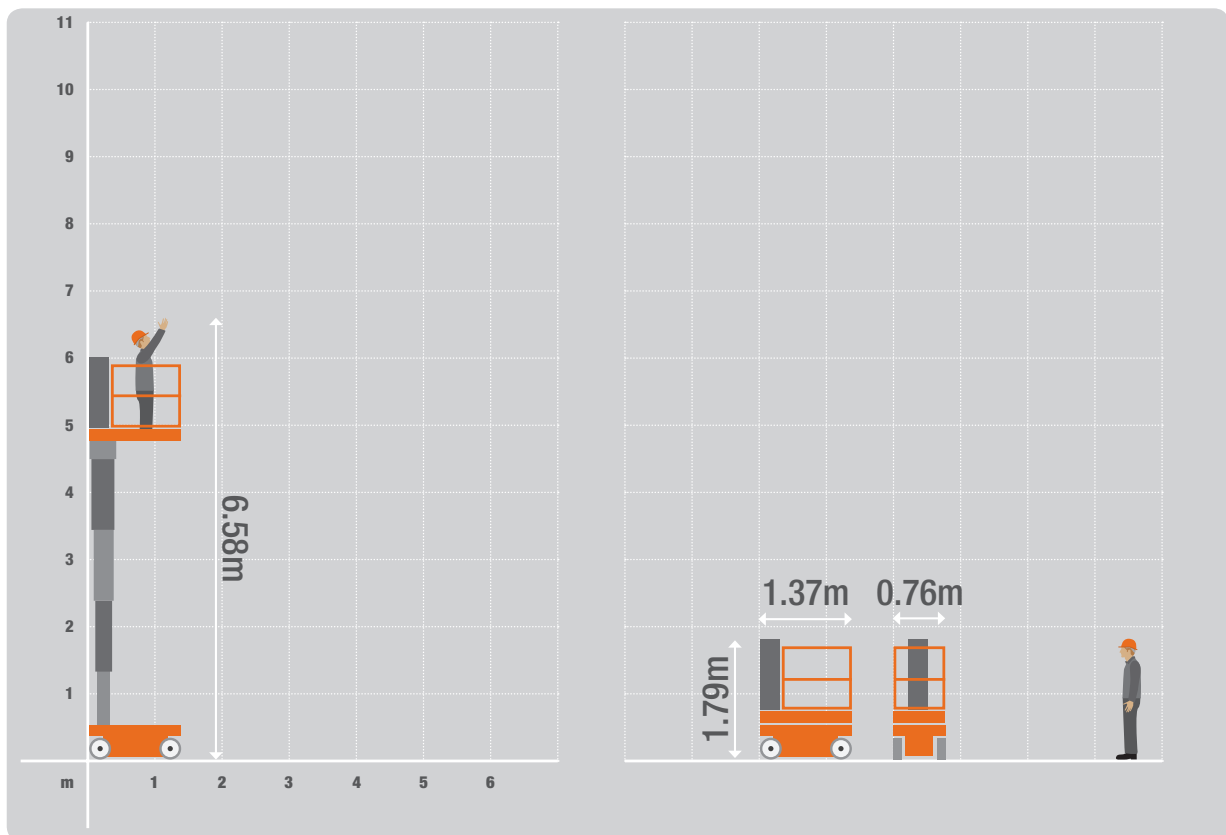

Technical Illustration

To get a **FREE QUOTE** call 0844 770 9580
or email sales@bellaaccess.com