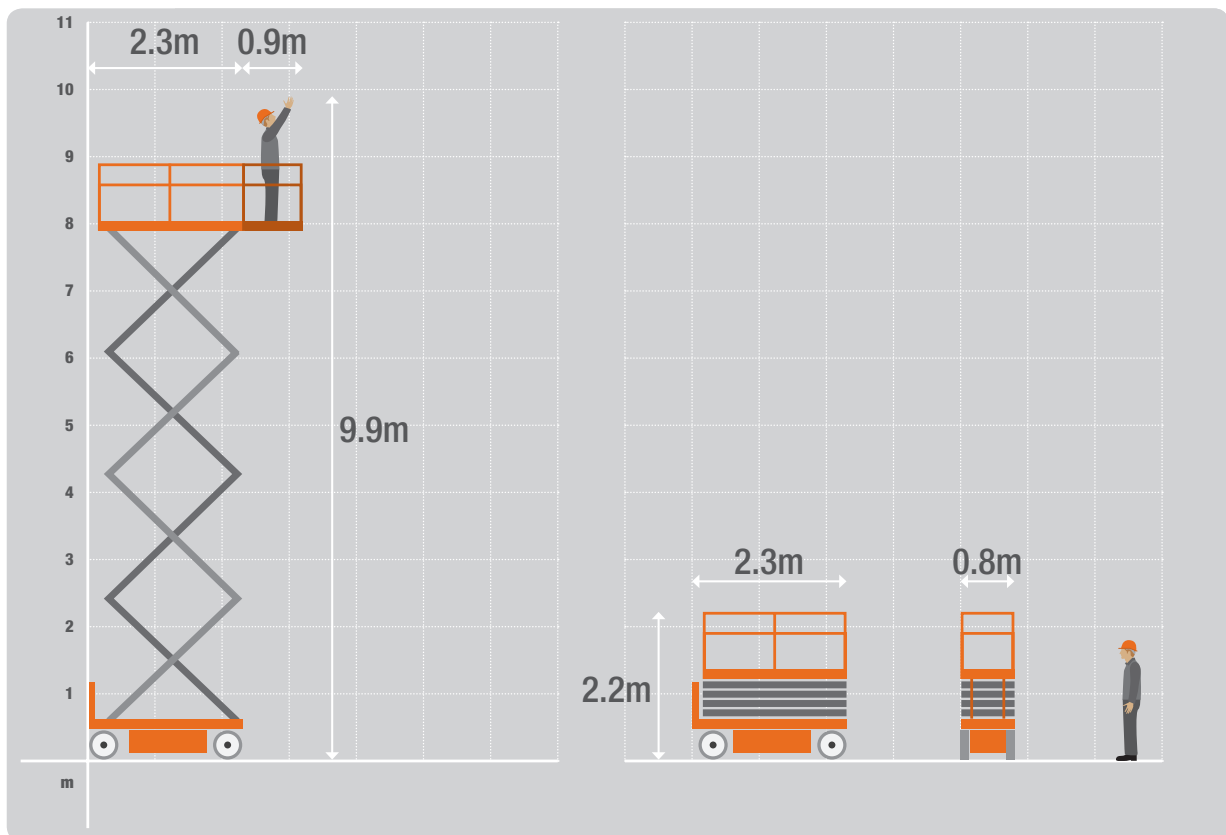

Technical Illustration

To get a **FREE QUOTE** call **0844 770 9580**
or email sales@bellaaccess.com